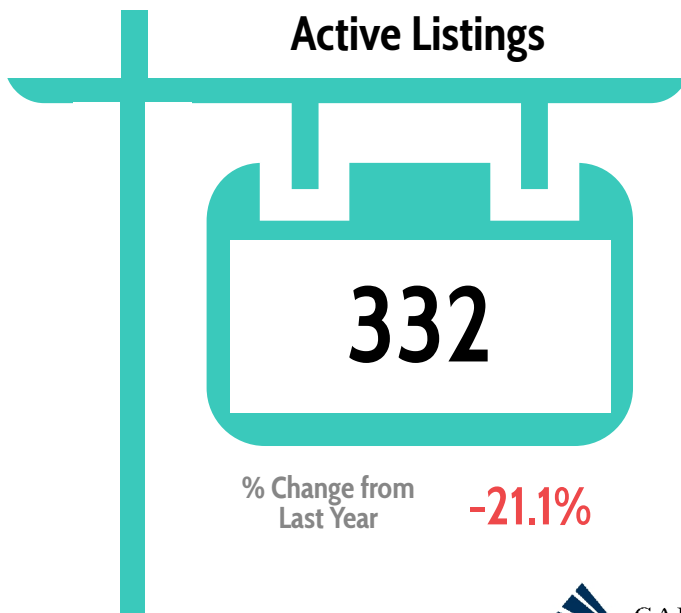

Monthly Market Report

Humboldt County

December 2019

Market Competition	
Median Days on Market	36
Sales-to-List Price %	97.6%
% of Active Listings with Reduced Prices	43.4%