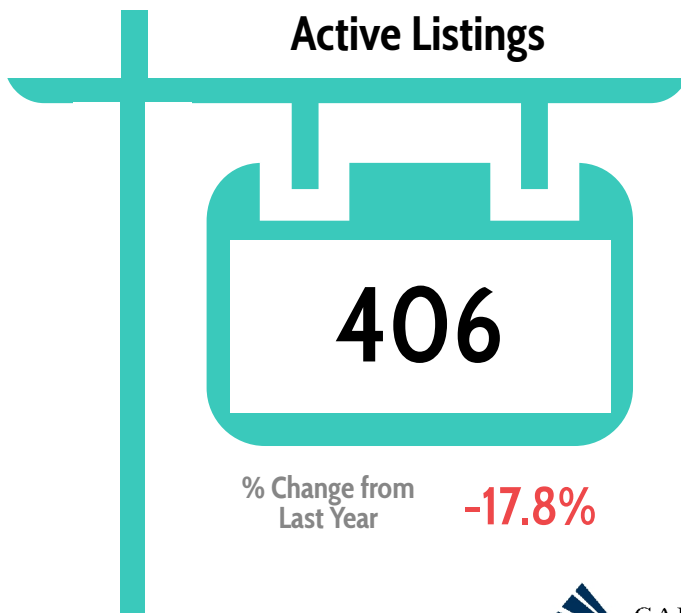

Monthly Market Report

Humboldt County

November 2019

Market Competition	
Median Days on Market	32
Sales-to-List Price %	99.1%
% of Active Listings with Reduced Prices	46.8%

CALIFORNIA
ASSOCIATION
OF REALTORS®