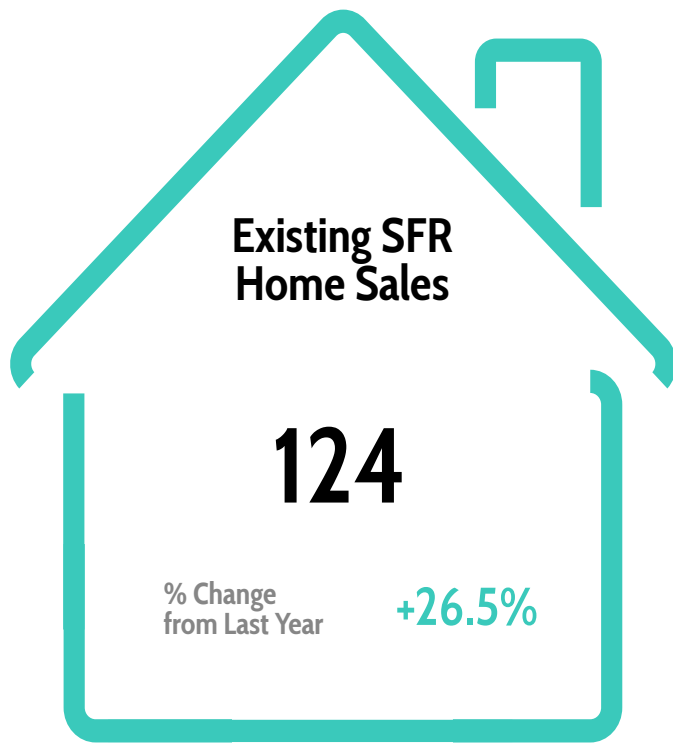

Monthly Market Report

Humboldt County

November 2019

Market Competition	
Median Days on Market	32
Sales-to-List Price %	99.1%
% of Active Listings with Reduced Prices	46.8%

CALIFORNIA
ASSOCIATION
OF REALTORS®