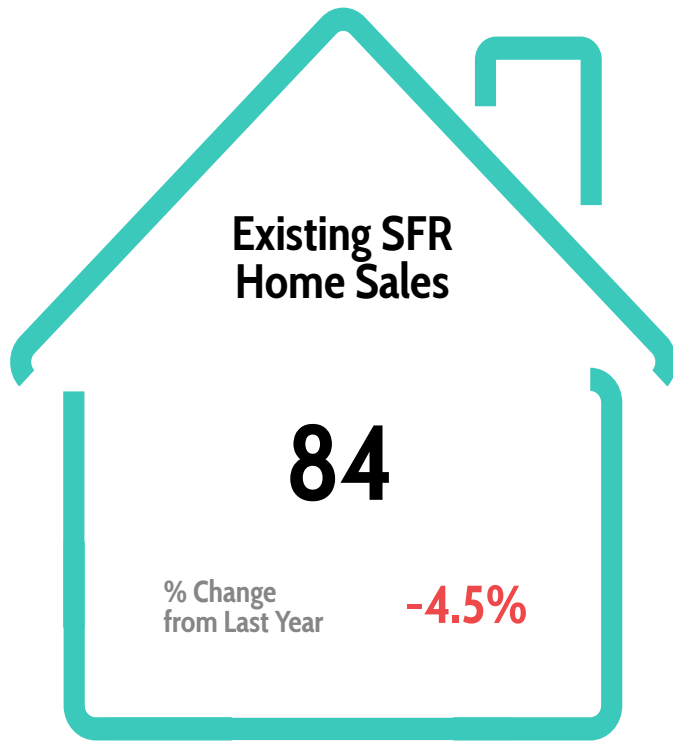

Monthly Market Report

Humboldt County

February 2021

Market Competition	
Median Days on Market	10
Sales-to-List Price %	100.0%
% of Active Listings with Reduced Prices	19.0%