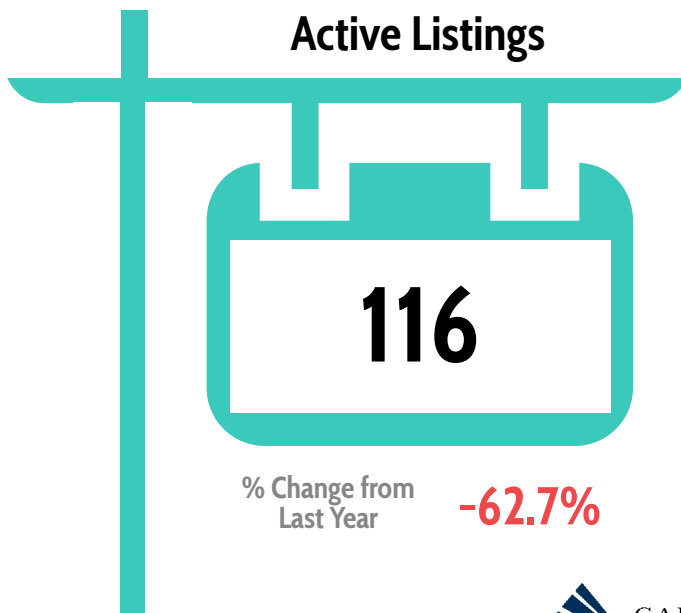

Monthly Market Report

Humboldt County

February 2021

Market Competition	
Median Days on Market	10
Sales-to-List Price %	100.0%
% of Active Listings with Reduced Prices	19.0%