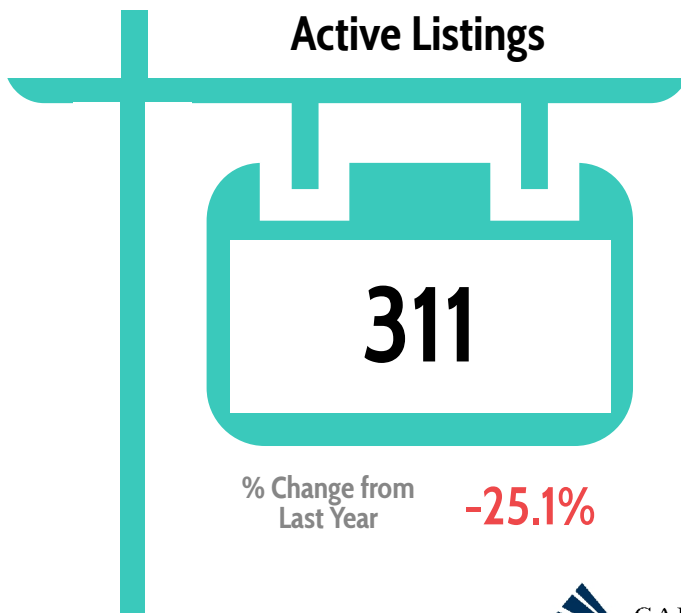

### February 2020

Market Competition	
Median Days on Market	<b>39</b>
Sales-to-List Price %	<b>98.5%</b>
% of Active Listings with Reduced Prices	<b>35.7%</b>