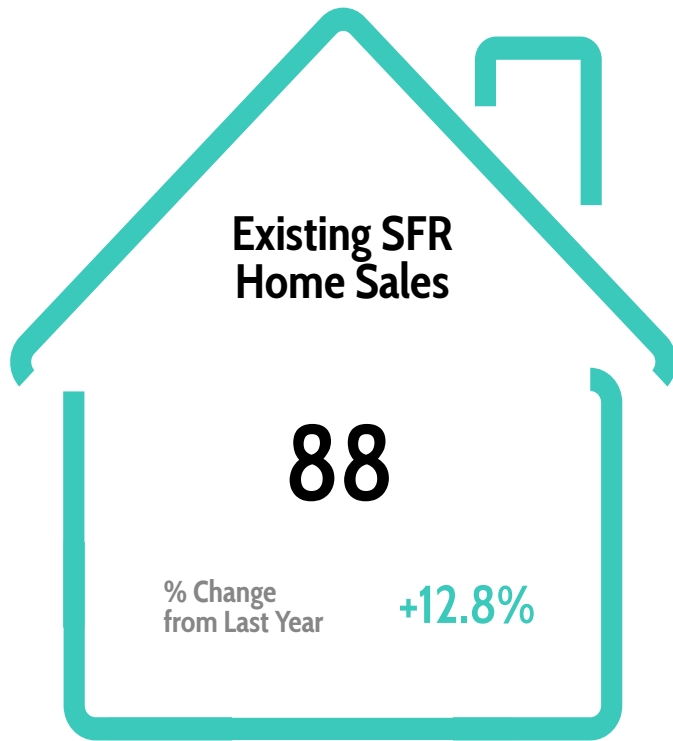

### February 2020

Market Competition	
Median Days on Market	<b>39</b>
Sales-to-List Price %	<b>98.5%</b>
% of Active Listings with Reduced Prices	<b>35.7%</b>