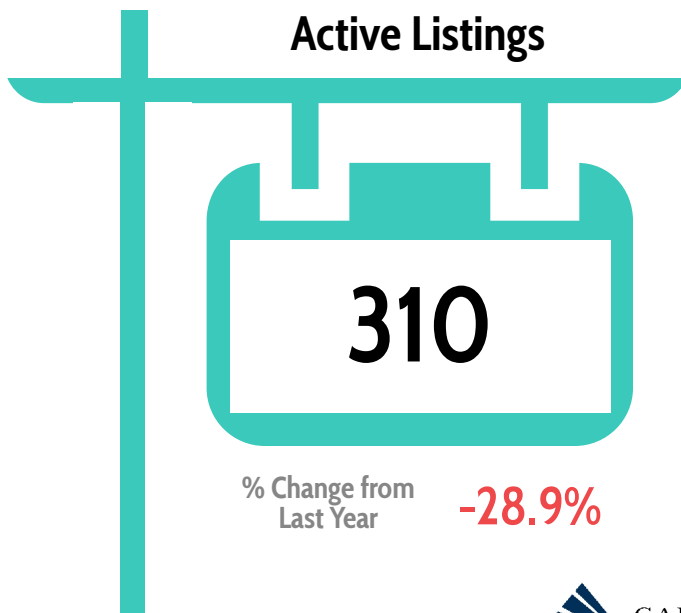

Monthly Market Report

Humboldt County

January 2020

Market Competition	
Median Days on Market	40
Sales-to-List Price %	98.7%
% of Active Listings with Reduced Prices	38.1%