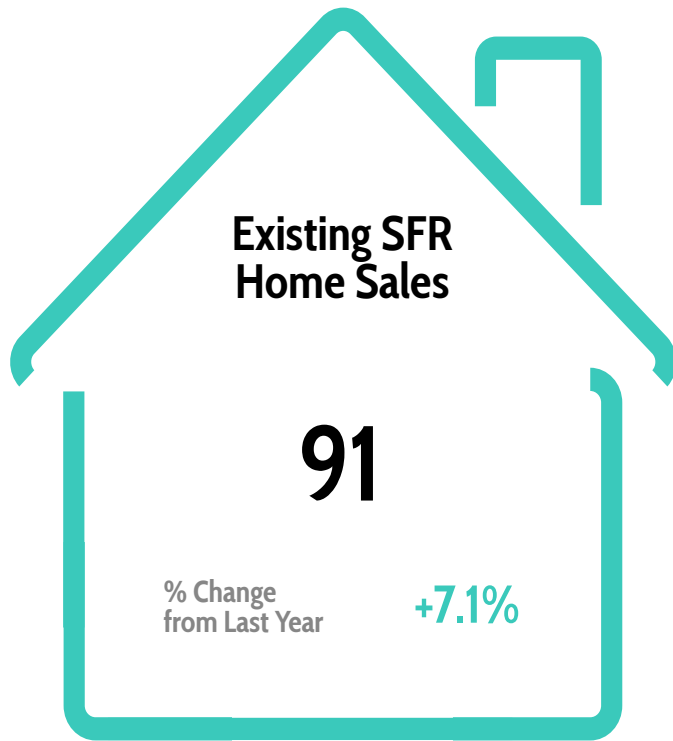

Monthly Market Report

Humboldt County

January 2020

Market Competition	
Median Days on Market	40
Sales-to-List Price %	98.7%
% of Active Listings with Reduced Prices	38.1%