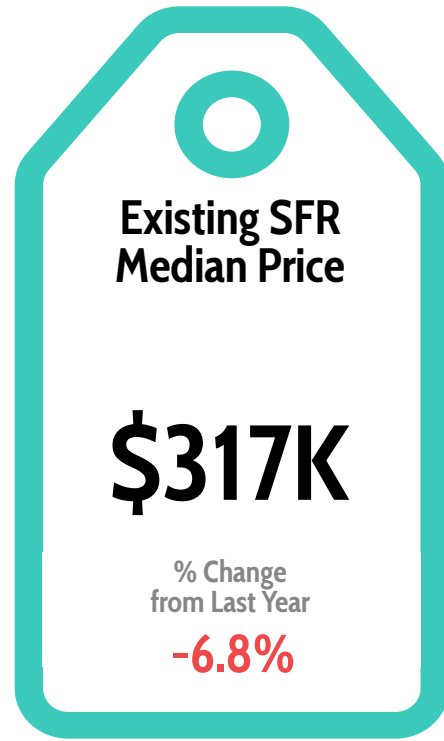

Monthly Market Report

Humboldt County

June 2020

Market Competition	
Median Days on Market	10
Sales-to-List Price %	98.7%
% of Active Listings with Reduced Prices	34.3%