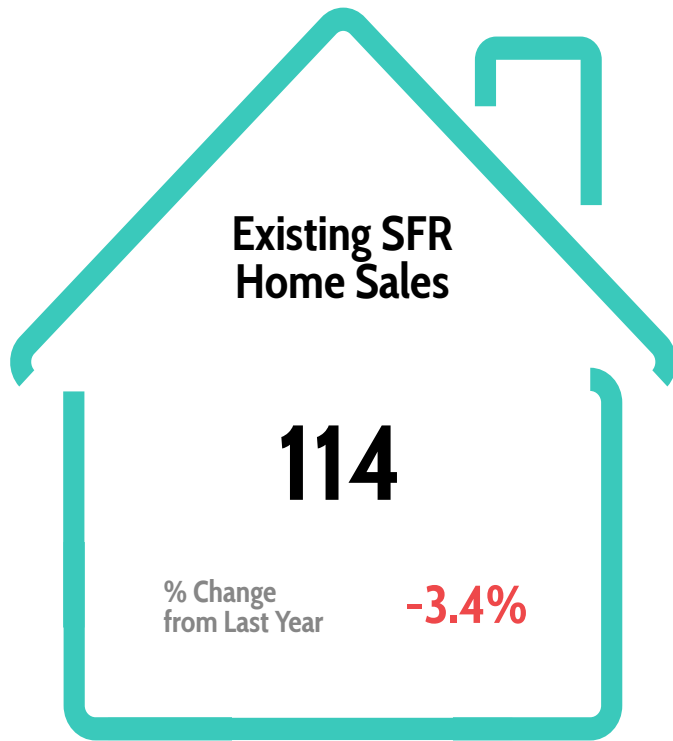

Monthly Market Report

Humboldt County

June 2020

Market Competition	
Median Days on Market	10
Sales-to-List Price %	98.7%
% of Active Listings with Reduced Prices	34.3%