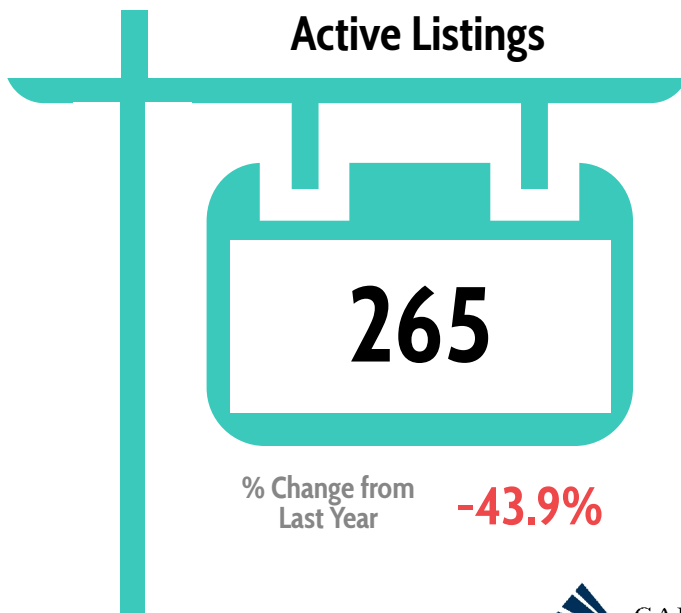

Monthly Market Report

Humboldt County

June 2020

Market Competition	
Median Days on Market	10
Sales-to-List Price %	98.7%
% of Active Listings with Reduced Prices	34.3%