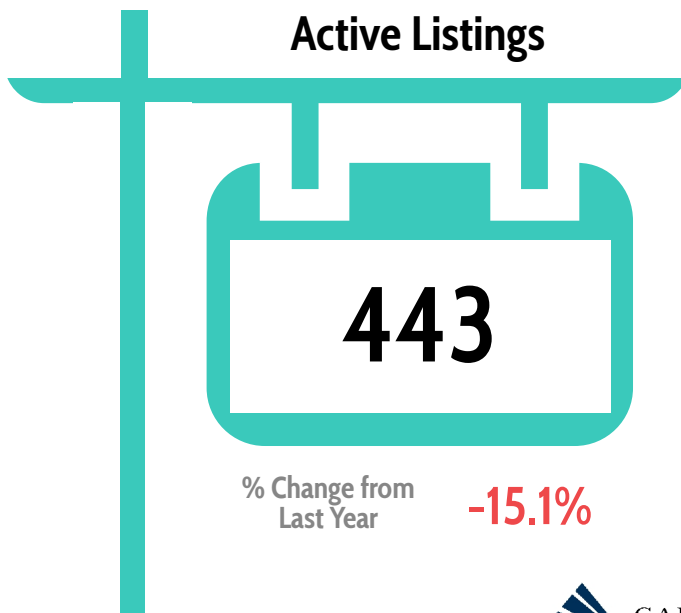

Monthly Market Report

Humboldt County

October 2019

Market Competition	
Median Days on Market	21
Sales-to-List Price %	98.8%
% of Active Listings with Reduced Prices	48.3%