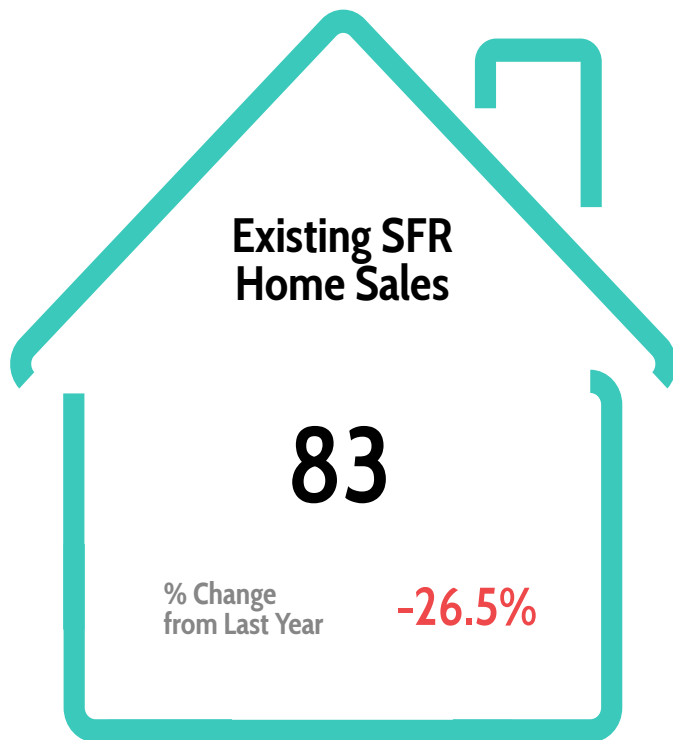

Monthly Market Report

Humboldt County

March 2020

Market Competition	
Median Days on Market	31
Sales-to-List Price %	98.6%
% of Active Listings with Reduced Prices	33.4%