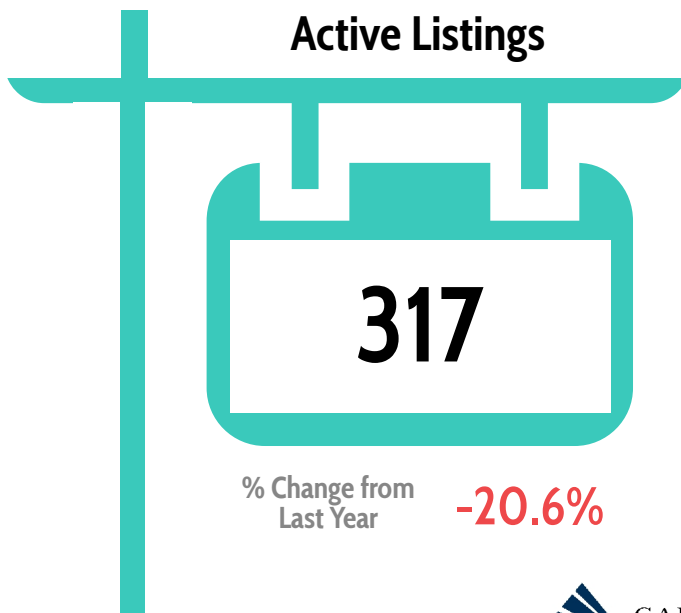

Monthly Market Report

Humboldt County

March 2020

Market Competition	
Median Days on Market	31
Sales-to-List Price %	98.6%
% of Active Listings with Reduced Prices	33.4%